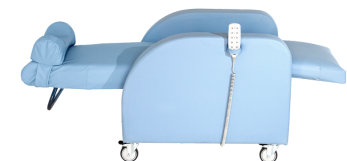

Regency Result 3 Recliner

Packed full of features and with a 200kg weight capacity, this sleek recliner boasts a modern design appealing to wards, aged care facilities and clinics. The fixed lounge-style armrest has been uniquely designed to fit right up to most dining tables to increase social interaction.

Features

- Electric 'tilt-in-space' seat and leg-rest action
- Electric Euro-style reclining backrest
- Elevating standard leg-rest Incorporating pressure management Multicush gel seating and air cushion backrest system
- Fixed lounge-style armrest
- Auto lay-flat function, auto chair function, M3 customer set memory position
- 5 year warranty
- Australian made

Accessories

Specifications

	SWL	Seat width	Seat depth	Seat height
Standard	200kg	550mm	520mm	550mm

Order from:

Active Healthcare
 sales@activehealthcare.co.nz | 0800 336 339

Fixed lounge style armrests

Euro-style backrest